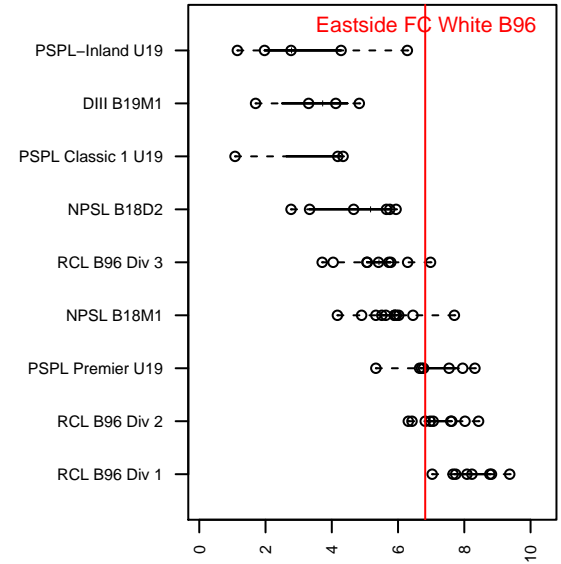

**attack and defense rating
relative to others at age
and all opponents in last 13 months**